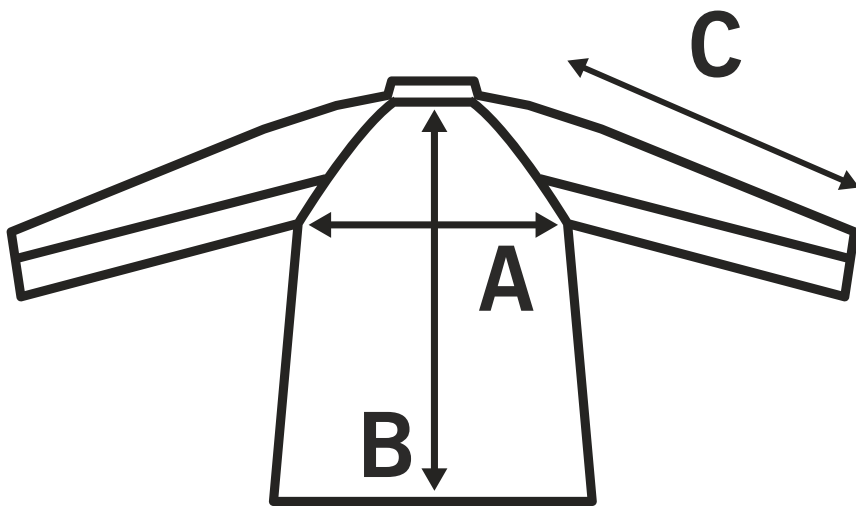

POLAR FLRA 340 FLUO RD

ref. FLRA 340 RD FLUO

Sweatshirt made of polar fleece (NOT microfleece). The fleece is thick, offers excellent thermal insulation, and is soft to the touch. Features two zippered side pockets and an additional zippered chest pocket. Reinforcements on the neck, shoulders, and elbows increase durability. Custom color options and color combinations are available. Equipped with branded reflective tapes.

Composition: 100% polyester

Fabric weight: 340–360 g/m²

Sizes: XS / S / M / XL / XXL / 3XL / 4XL / 5XL

Available colors:

RD

tolerance (+/-5%)

Size	XS	S	M	L	XL	XXL	3XL	4XL
A	50	53,5	57	60,5	63,5	65	68	70
B	65	67	70	72	75	78	81	82
C	60	61	64	65	66	67	67	70