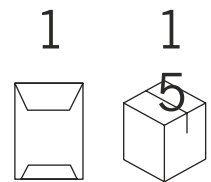

**Skład:** 100% poliester  
**Gramatura:** 340g - 360g

Dostępna kolorystyka:

RD

1 15

tolerancja (+/-5%)

rozmiar	XS	S	M	L	XL	XXL	3XL	4XL
<b>A</b>	50	53,5	57	60,5	63,5	65	68	70
<b>B</b>	65	67	70	72	75	78	81	82
<b>C</b>	60	61	64	65	66	67	67	70

# POLAR FLRA 340 FLUO RD

ref. FLRA 340 RD FLUO

Sweatshirt made of polar fleece (NOT microfleece). The fleece is thick, offers excellent thermal insulation, and is soft to the touch. Features two zippered side pockets and an additional zippered chest pocket. Reinforcements on the neck, shoulders, and elbows increase durability. Custom color options and color combinations are available. Equipped with branded reflective tapes.

**Composition:** 100% polyester

**Fabric weight:** 340–360 g/m<sup>2</sup>

**Sizes:** XS / S / M / XL / XXL / 3XL / 4XL / 5XL

**Available colors:**

RD

tolerance (+/-5%)

Size	XS	S	M	L	XL	XXL	3XL	4XL
A	50	53,5	57	60,5	63,5	65	68	70
B	65	67	70	72	75	78	81	82
C	60	61	64	65	66	67	67	70